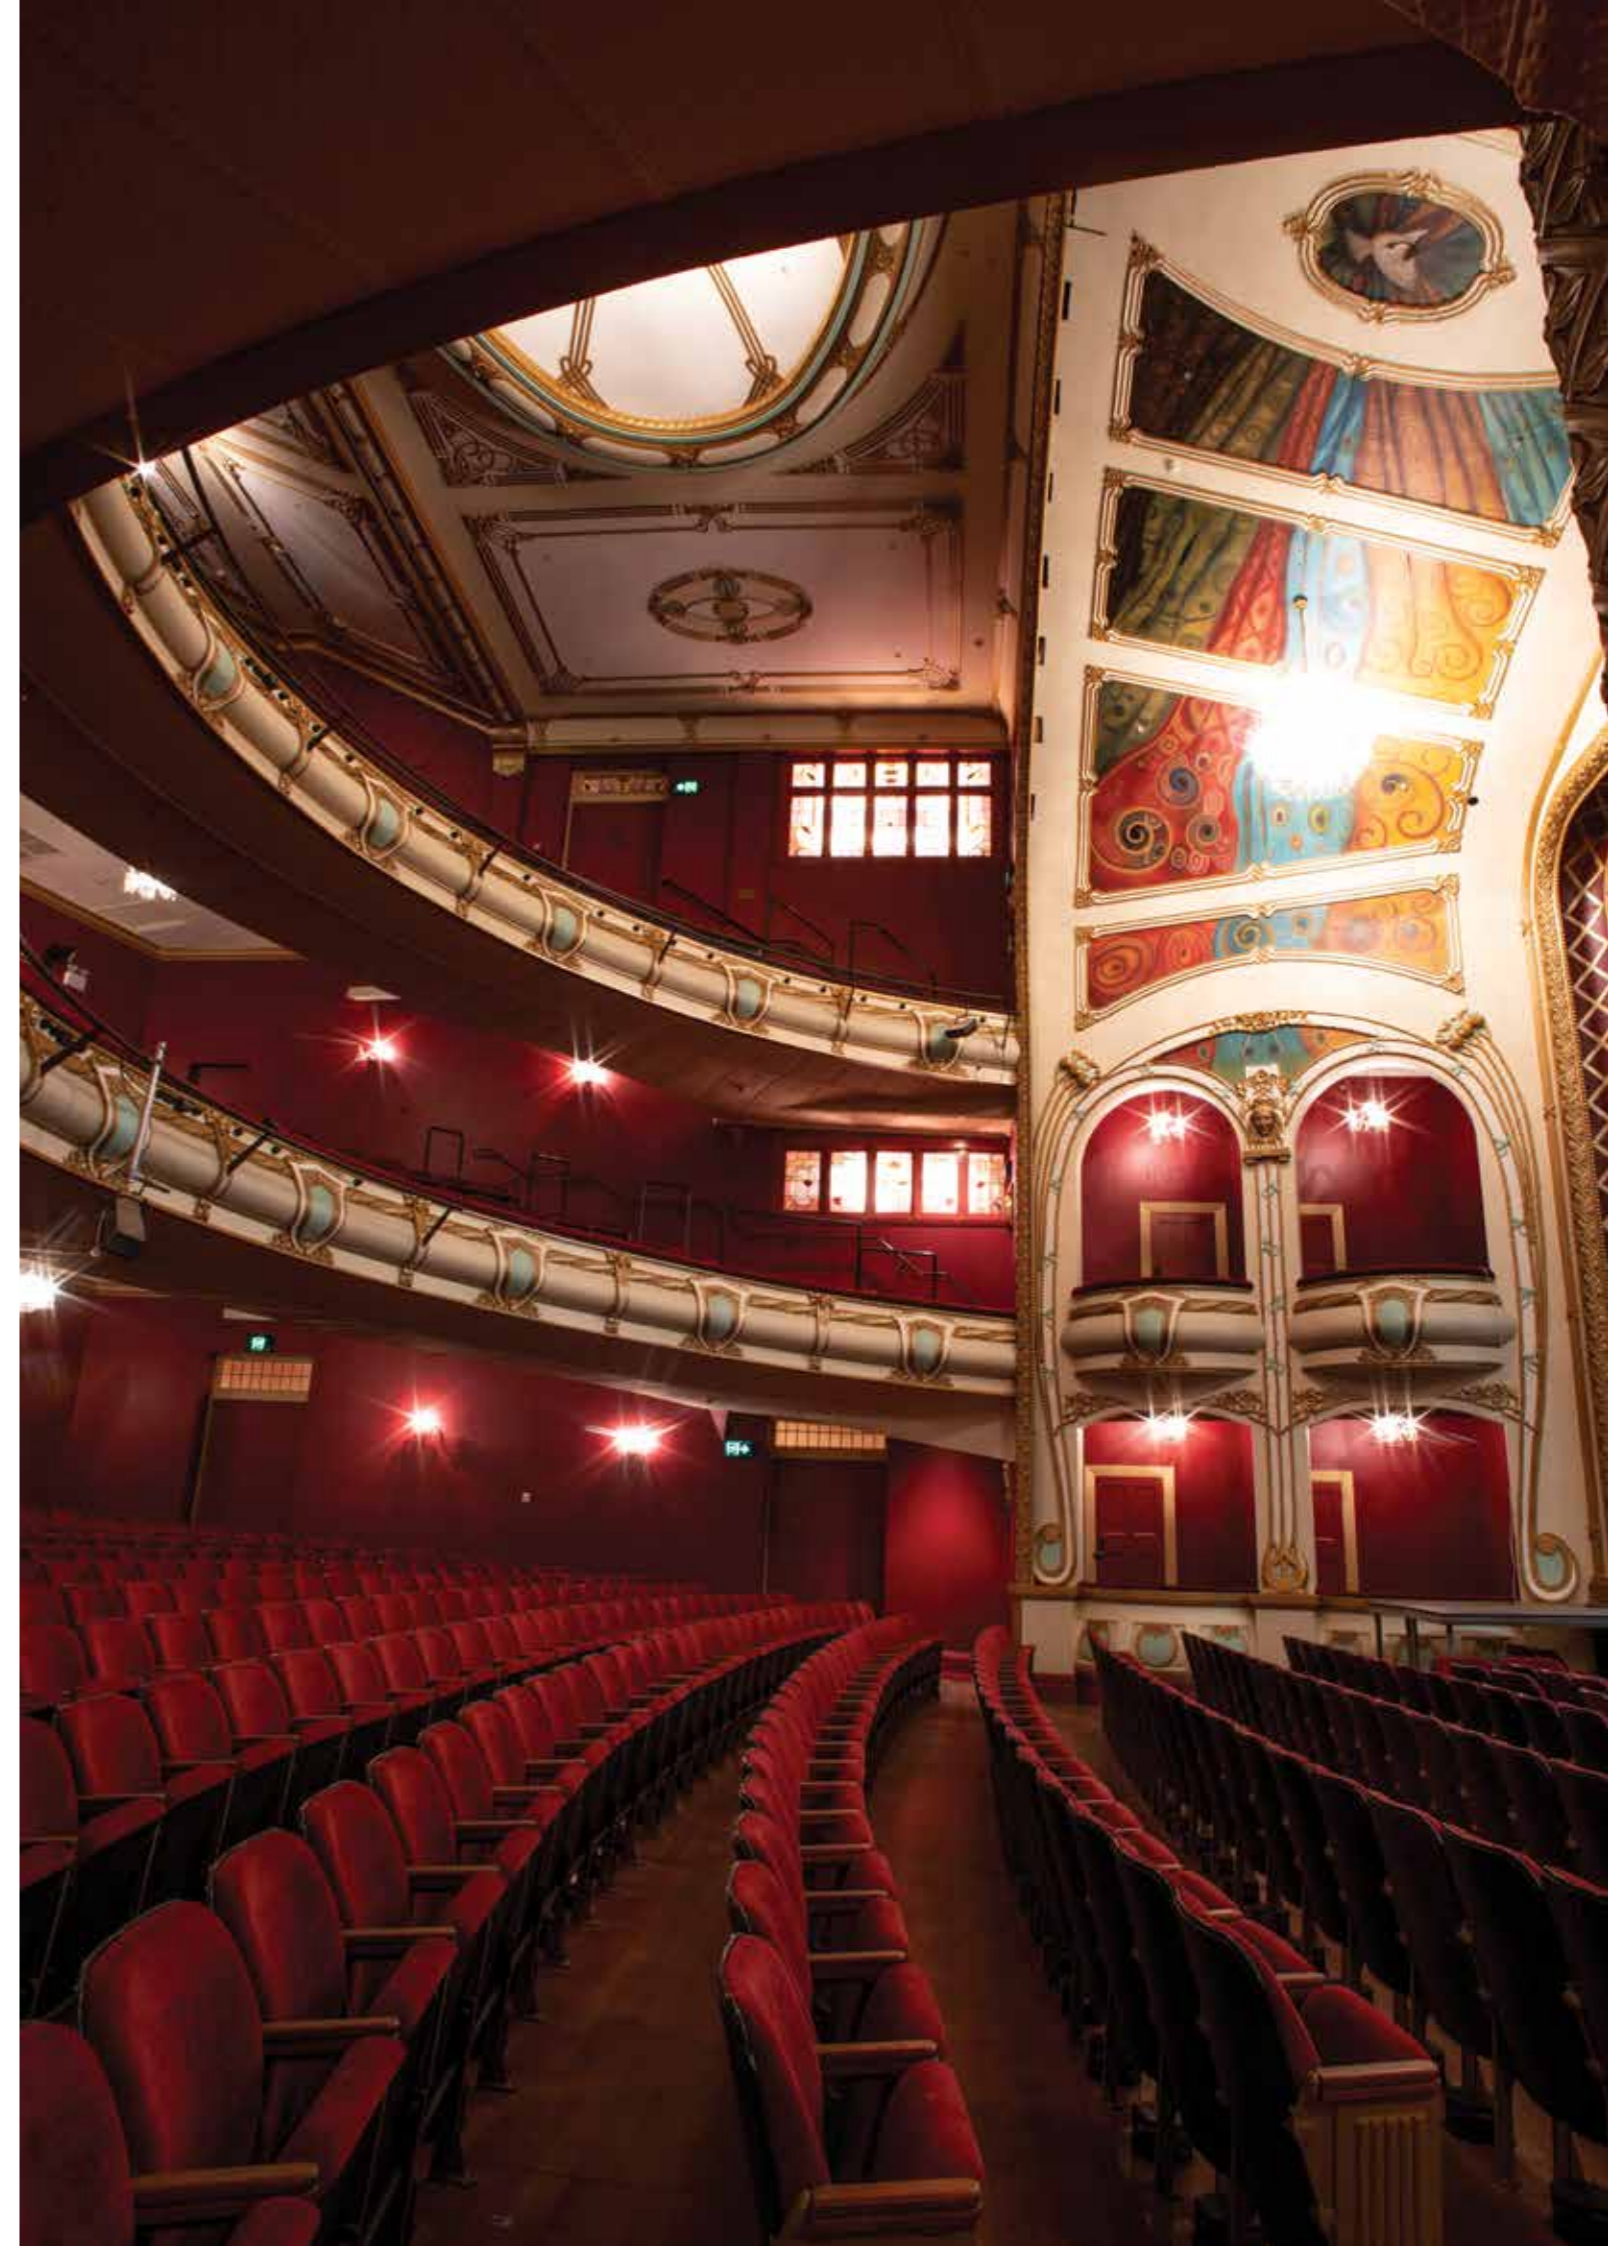

The Opera House

Awe-inspiring proportions

With seating for 979 people and 240sqm of stage space, surrounded by an opulent Art Nouveau interior of awe-inspiring proportions, the Opera House theatre guarantees your guests a memorable experience.

Historic beauty

The Opera House was built in 1915 and is one of the top lyric theatres in Australasia and can be used as a plenary or for a small banquet on stage. It can accommodate up to 150 people for banquets, 200 for cocktails and 105 as a classroom. In addition, the Opera House Green Room is 74m2 and can accommodate up to 80 guests.

Toitoti's beating heart

With state-of-the-art technology and a full range of services available, from event management to technical expertise and catering, the Opera House is the beating heart of Toitoti.

CAPACITY CHART

Opera House Auditorium - Theatre Style

Stalls	Dress Circle	Grand Circle
493	223	263

Opera House Stage

Floor Area	Theatre	Banquet	Cocktail	Classroom
240sqm	n/a	150	200	105

Green Room

Floor Area	Theatre	Banquet	Cocktail	Classroom
74sqm	70	n/a	70	n/a