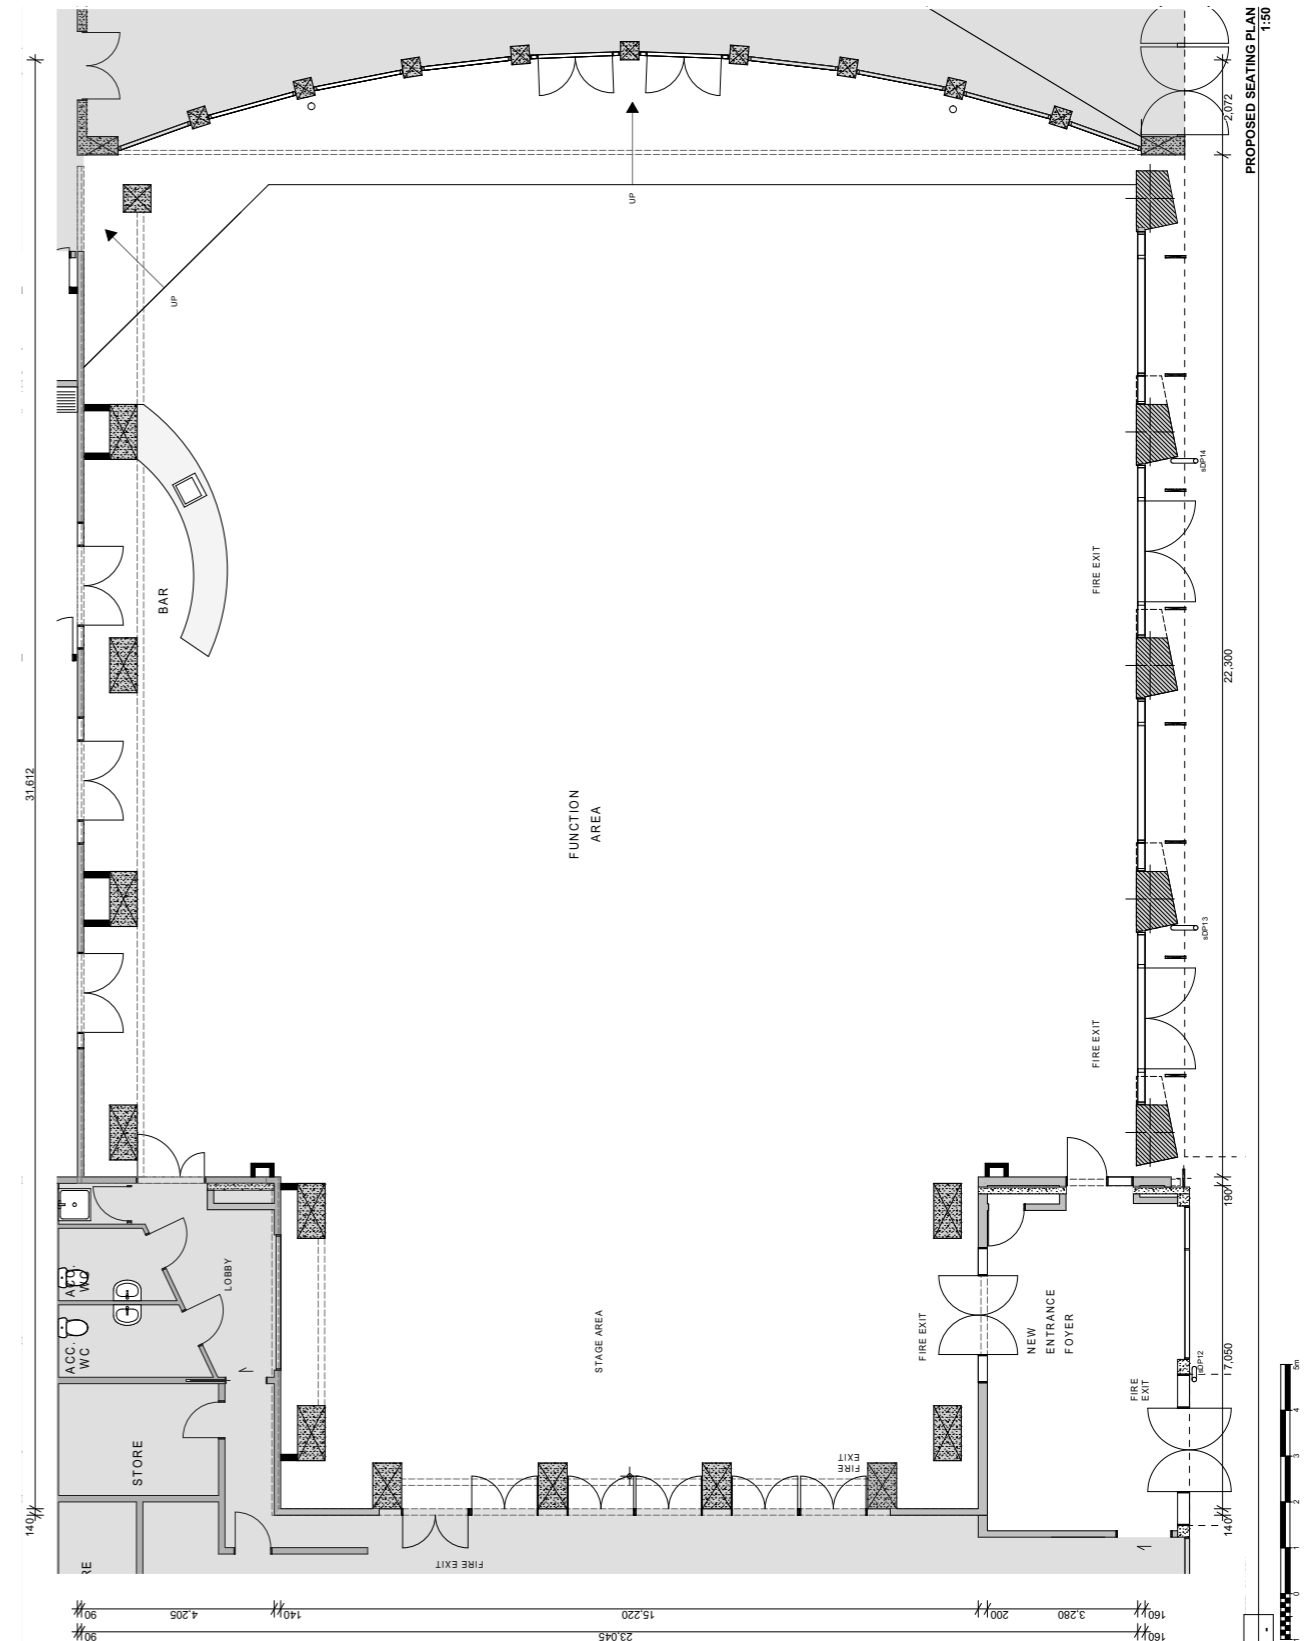

Functions On Hastings

Modern and multi-use

Hawke's Bay's newest venue, Functions on Hastings, encompasses 660sqm of floor space with ground level access. The ceiling's breath-taking artistic representation of the Mākirikiri Stream, which runs beneath Toitō, cleverly conceals rigging systems and utilities designed to make our largest venue a genuine multi-use facility, whilst offering modern style and easy accessibility.

Exceptional all-weather space

Functions on Hastings is completely indoors and can hold large banquets, expos and events. With up to 500 guests theatre-style, 450 for a banquet or 600 for cocktails, this is a truly exceptional space.

CAPACITY CHART

Floor Area	Theatre	Banquet	Cocktail	Classroom
660sqm	500	450	600	230