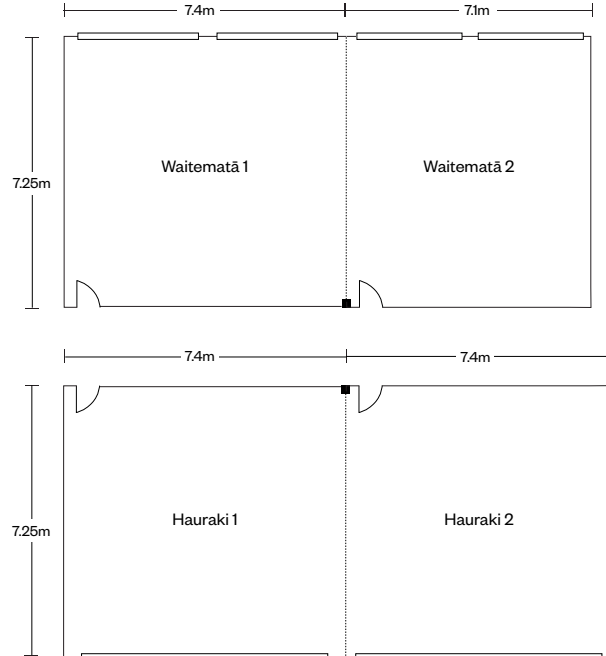

Rooms (186)

- 126 Superior (25 King / 101 Twin)
- 18 Superior Twin Harbour View
- 22 U-Room
- 14 U-Room Harbour View
- 6 Suite

Conferences & Events

2 to 4 conference and event spaces (up to 70 guests)

Facilities & Services

Venue	Dimension			Capacities						
	Level	Height	Area m ²	Banquet	Cocktail	Classroom	Theatre	Boardroom	U-Shape	Cabaret
Hauraki 1 + 2	10	2.4	104	50	50	36	70	36	32	50
Hauraki 1	10	2.4	52.6	18	30	15	30	15	18	20
Hauraki 2	10	2.4	51.4	18	30	15	30	15	18	20
Waitematā 1 + 2	10	2.4	104	50	50	36	70	36	32	50
Waitematā 1	10	2.4	52.6	18	30	15	30	15	18	20
Waitematā 2	10	2.4	51.4	18	30	15	30	15	18	20