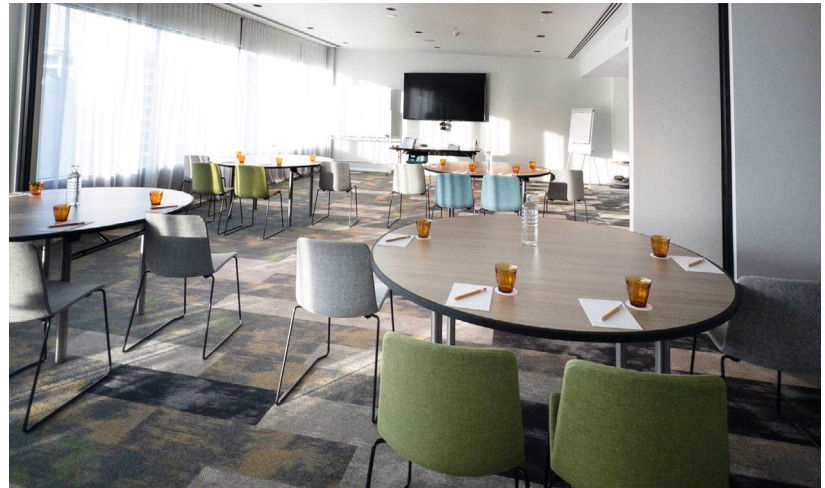

Rooms (186)

- 126 Superior (25 King / 101 Twin)
- 18 Superior Twin Harbour View
- 22 U-Room
- 14 U-Room Harbour View
- 6 Suite

Conferences & Events

2 to 4 conference and event spaces (up to 70 guests)

Facilities & Services

- East - modern-Asian vegetarian restaurant
- Sunset - rooftop bar
- Lobby bar
- Complimentary gym access
- Free unlimited Wi-Fi
- Valet parking
- 24-hour reception, concierge and porter
- 24-hour room service
- Access needs guest rooms
- Wheelchair friendly public areas

Venue	Dimension			Capacities						
	Level	Height	Area m ²	Banquet	Cocktail	Classroom	Theatre	Boardroom	U-Shape	Cabaret
Hauraki 1 + 2	10	2.4	104	50	50	36	70	36	32	50
Hauraki 1	10	2.4	52.6	18	30	15	30	15	18	20
Hauraki 2	10	2.4	51.4	18	30	15	30	15	18	20
Waitematā 1 + 2	10	2.4	104	50	50	36	70	36	32	50
Waitematā 1	10	2.4	52.6	18	30	15	30	15	18	20
Waitematā 2	10	2.4	51.4	18	30	15	30	15	18	20