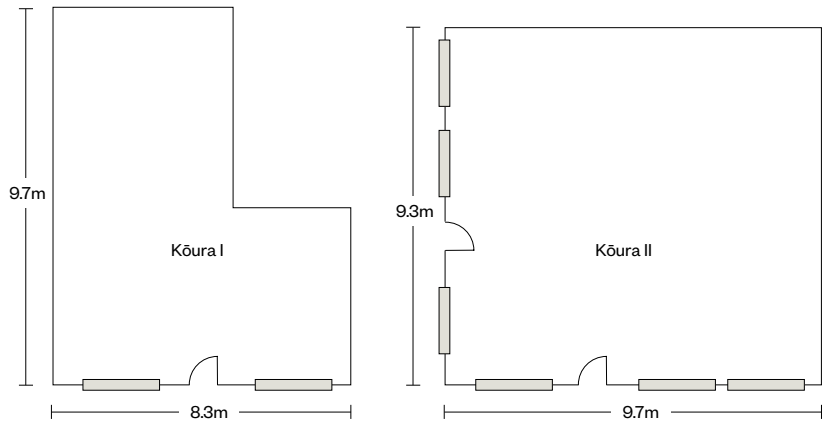

Rooms (86)

- 78 Luxe (45 King / 33 Twin)
- 6 Luxe Apartment
- 2 Executive Apartment

Conferences & Events

- 2 conference and event spaces
- (up to 70 guests)

Facilities & Services

- The Lane - modern New Zealand bistro & bar
- Moss - elegant day spa
- Gym & yoga studio access
- Free unlimited Wi-Fi
- Complimentary laundry
- Valet parking
- 24-hour reception, concierge and porter
- 24-hour room service
- Access needs guest rooms
- Wheelchair friendly public areas

Venue	Dimension			Capacities						
	Level	Height	Area m2	Banquet	Cocktail	Classroom	Theatre	Boardroom	UShape	Cabaret
Kōura I	G	3.5m	69	-	50	18	32	18	21	-
Kōura II	G	3.5m	89	-	70	36	56	18	27	-