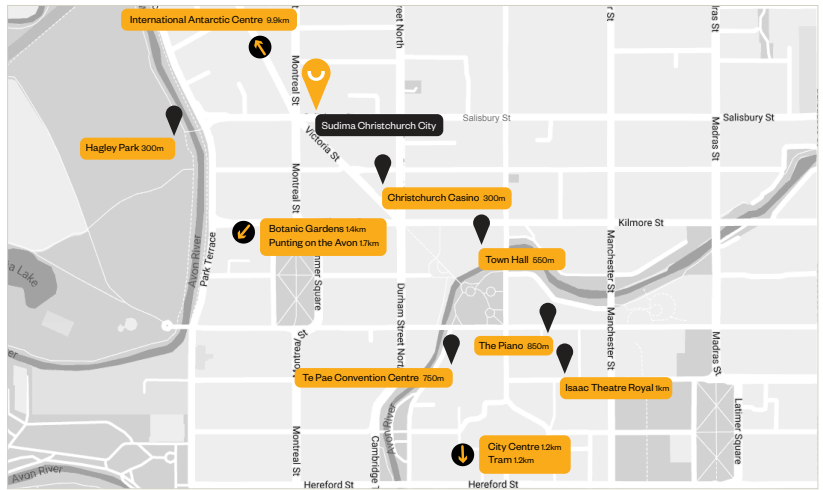

SUDIMA
HOTELS

SUDIMA CHRISTCHURCH CITY

CHRISTCHURCH CITY

49 Salisbury Street, Christchurch City

[click to view more](#)

Sudima Christchurch City is a new 5-star boutique hotel ideally located in the Victoria precinct amidst an array of cafés, restaurants and bars. It's just a martini olive pips' throw to beautiful Hagley Park and a short walk to Christchurch's city centre. Experience 'The Garden City' in style at Sudima Christchurch City.

Rooms (86)

- 78 Luxe (45 King / 33 Twin)
- 6 Luxe Apartment
- 2 Executive Apartment

Conferences & Events

- 2 conference and event spaces
- (up to 70 guests)

Facilities & Services

- The Lane - modern New Zealand bistro & bar
- Moss - elegant day spa
- Gym & yoga studio access
- Free unlimited Wi-Fi
- Complimentary laundry
- Valet parking
- 24-hour reception, concierge and porter
- 24-hour room service
- Access needs guest rooms
- Wheelchair friendly public areas

Nearby Attractions

- City Centre, 1.2km
- Hagley Park, 300m
- Christchurch Casino, 300m
- Tram, 1.2km
- Botanic Gardens, 14km
- Punting on the Avon, 1.7km
- International Antarctic Centre, 9.9km
- Te Pae Convention Centre, 750m
- Town Hall, 550m
- The Piano, 850m
- Issac Theatre Royal, 1km