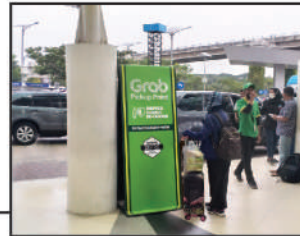

TERMINAL 3 - Arrival (International & Domestic)

Ground Floor, East Lobby

SHUTTLE PICKUP & DROP POINT

ATTENTION PLEASE

Dear Valued Guest,

To arrange for shuttle pick-up service, kindly call +62811-9457-002 in advance. Please follow the red line on the map to reach the designated meeting point.

Be advised that it may take approximately one hour from the time you contact our driver until pick-up at the terminal. We look forward to serving you.