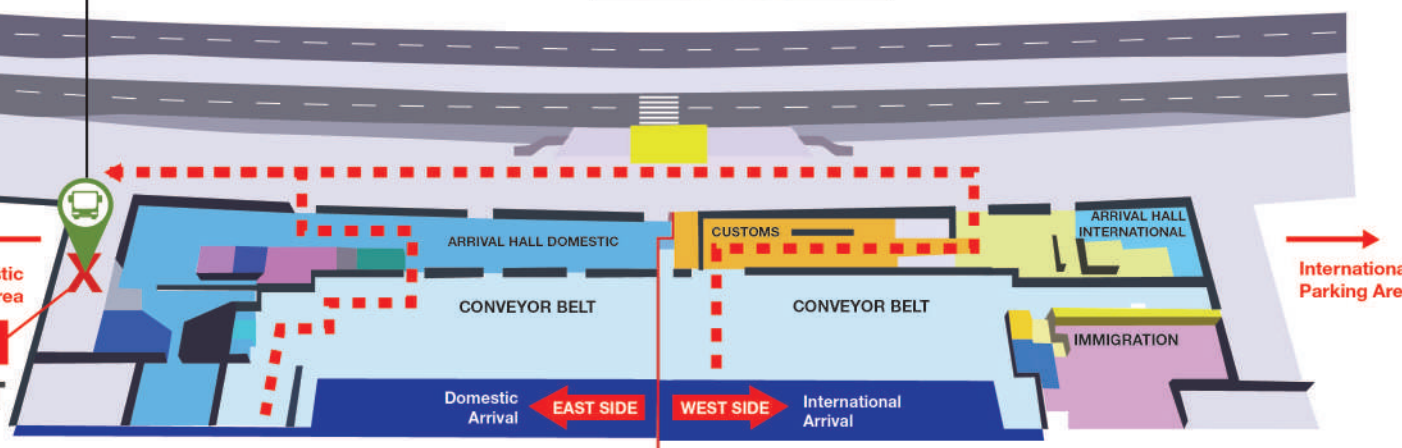

# TERMINAL 3 - Arrival (International & Domestic)

Ground Floor, East Lobby

## SHUTTLE PICKUP & DROP POINT

### Shuttle Time Hotel-Airport

00:00	12:00
02:00	14:00
04:00	16:00
06:00	18:00
08:00	20:00
10:00	22:00

Domestic  
Parking Area

**EAST LOBBY**

**PICK-UP POINT**

SCAN HERE  
FOR LOCATION

SWISS-BELHOTEL AIRPORT, JAKARTA