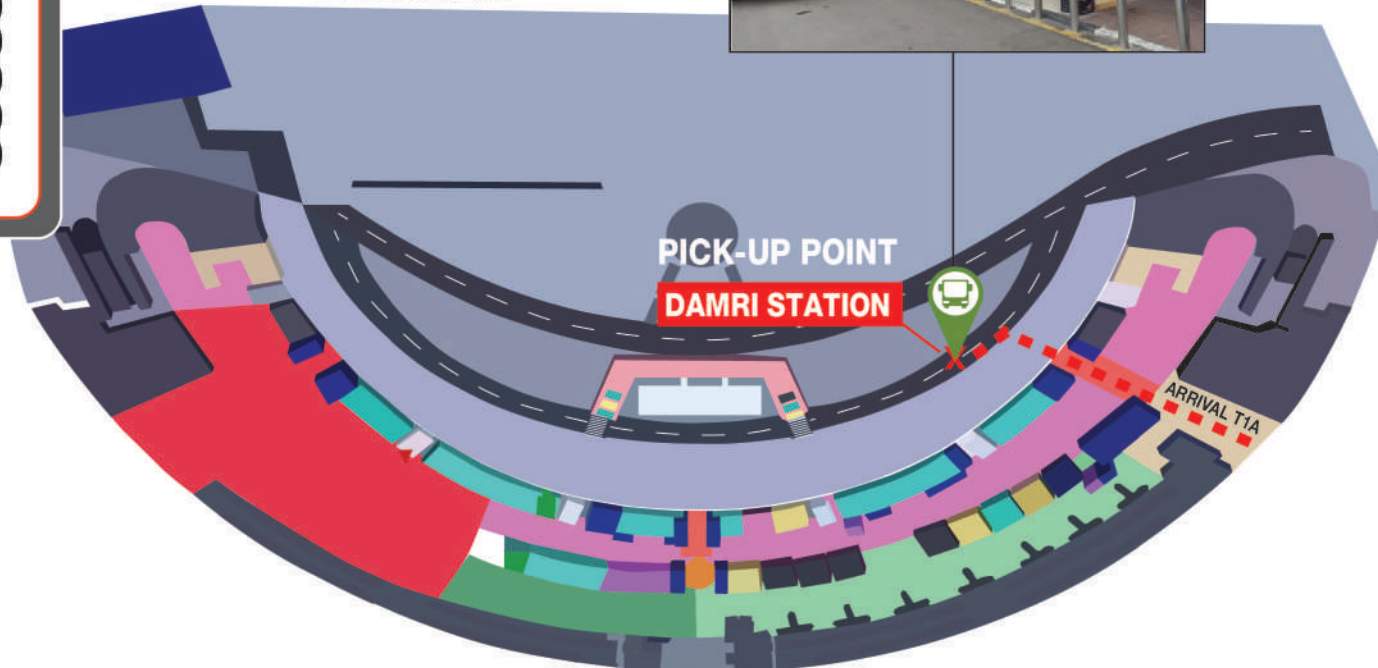

TERMINAL 1 - Arrival (A,B,C)

Line 2, Near DAMRI STATION

SHUTTLE PICKUP & DROP POINT

Shuttle Time Hotel-Airport

00:00	12:00
02:00	14:00
04:00	16:00
06:00	18:00
08:00	20:00
10:00	22:00

ATTENTION PLEASE

Dear Valued Guest,

Be advised that it may take approximately one hour from the time you contact our driver until pick-up at the terminal. We look forward to serving you.